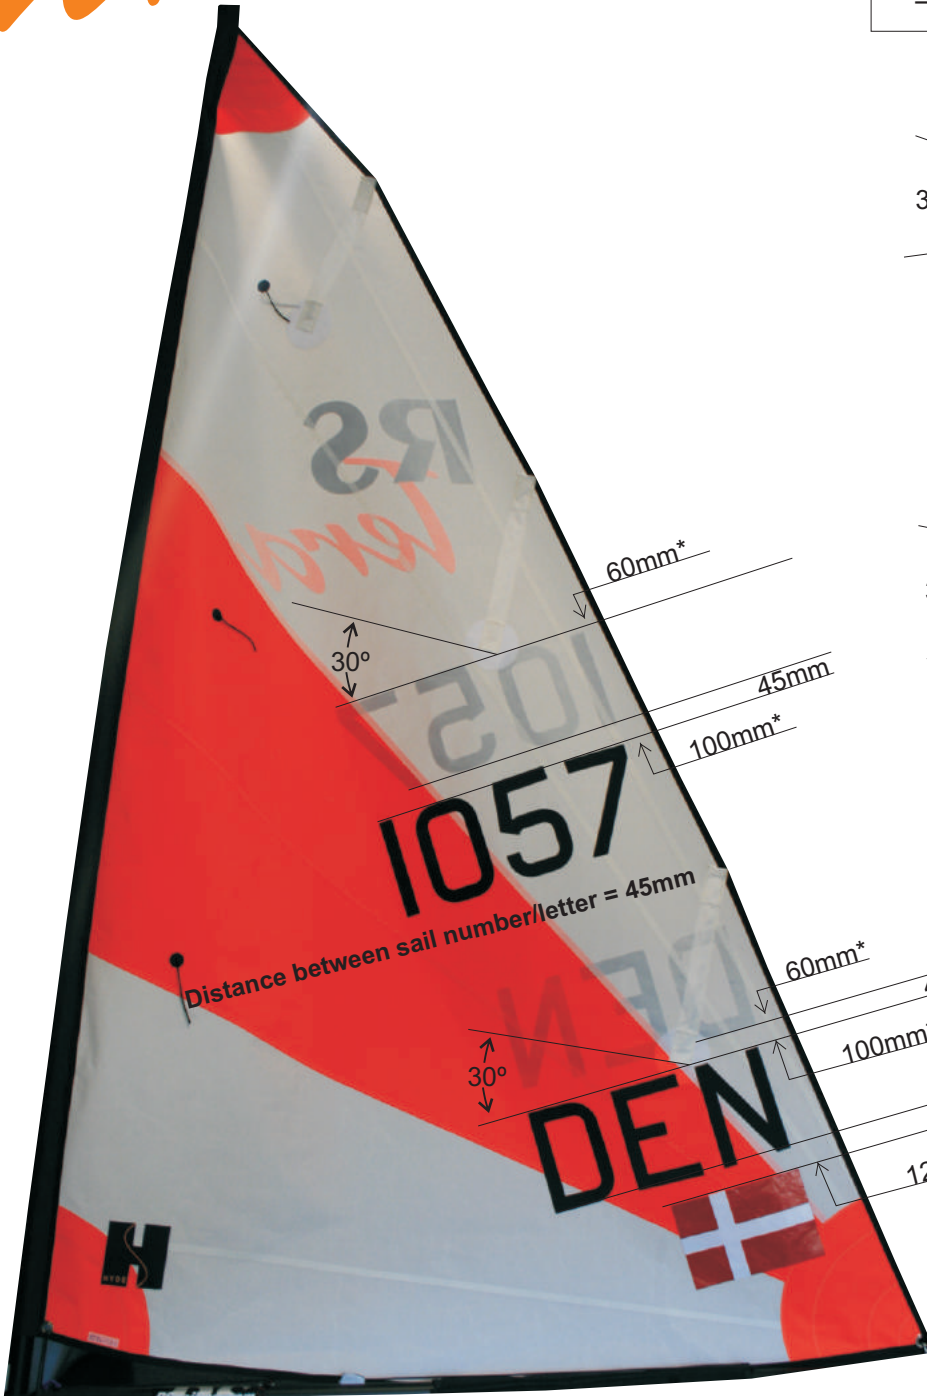

RS *Tera*

RS Tera Sport Sail Number/Letter Diagram

Sail Number/Letter = 230mm
Distance Between sail numbers = 45mm
* = Distance from leech

RS *Racing*